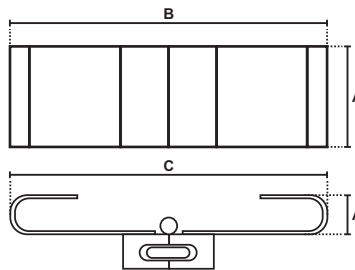

DIMENSION (MM)

MP

Model	A	B	C	D	E	F
MP70	122.5	114	44.5	10	18	66

□ SOLEX-TL

CL (Container Lock)

- Double locking by boot and padlock.
- Top Security padlock with disc lock mechanism.
- More than 1,000,000 key combinations.
- Made of hardened steel.
- Anti-picking, anti-yanking, anti-sawing.
- Ideal for warehouses, factories.