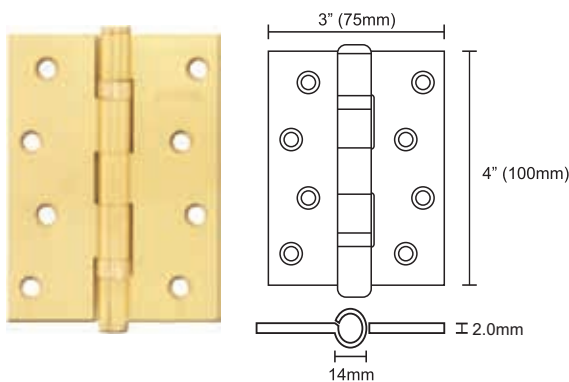

□ SOLEX-4330SB(B)

Size : 4" x 3" x 3 mm (t)

- Comes with stainless steel screws
- Material : Stainless Steel
- Finish : Hairline Polished
- Packing : 50 Pairs/Ctn

□ SOLEX-4321SB

Size : 4" x 3" x 2 mm (t)

- Comes with stainless steel screws
- Material : Stainless Steel
- Finish : Hairline Polished
- Packing : 50 Pairs/Ctn

Stainless Steel Hinges with Washer

□ SOLEX-4320SS(B)

Size : 4" x 3" x 2 mm (t)

- Comes with stainless steel screws
- Material : Stainless Steel
- Finish : Hairline Polished
- Packing : 50 Pairs/Ctn

Solid Brass Hinges with Ball Bearing

□ SOLEX-4320PBB

Size : 4" x 3" x 2.0 mm (t)

- Comes with stainless steel screws
- Material : Brass
- Finish : Polished Brass
- Packing : 48 Pairs/Ctn

Solid Brass Hinges with Washer

□ SOLEX-4425PBB

Size : 4" x 4" x 2.5 mm (t)