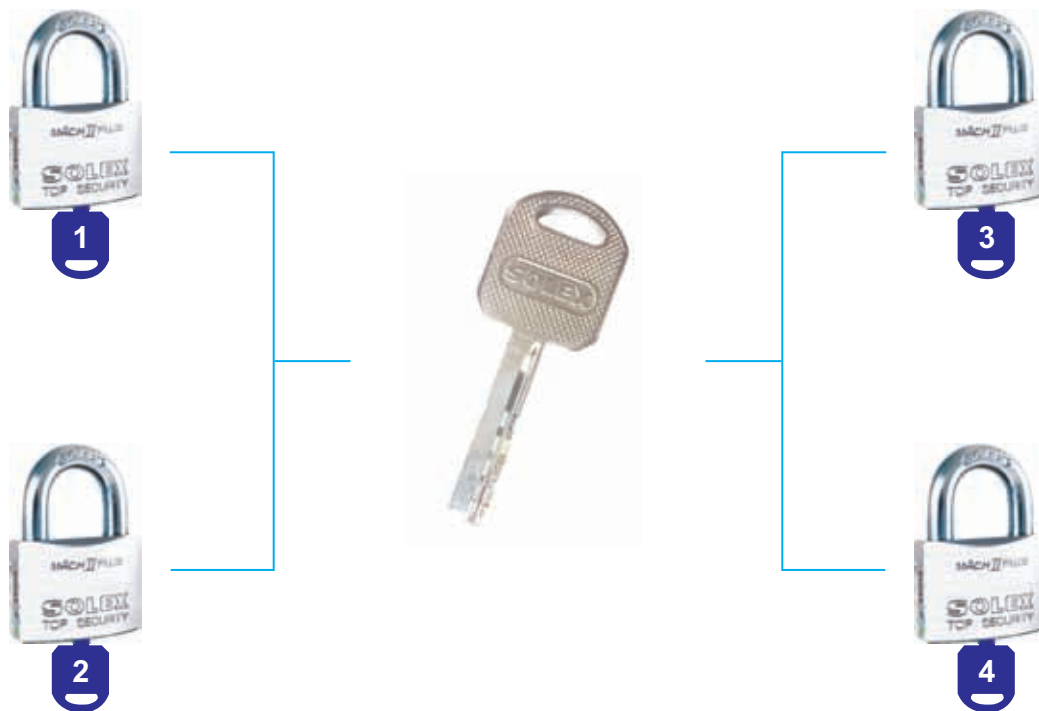

- SOLEX-CN62/78

- Hardened steel chromium-plated body.
- Hardened steel shackle for protection against sawing, prying and rust.
- Disc lock mechanism for protection against prying and picking.
- Internal - Solid brass cylinder and hardened steel ring for optimum durability and security.
- 3 keys provided.

Master Key System

MACH II PLUS CR, Master Key

The Mach II Plus Master Key System consists of a series of padlocks which can be opened by its own unique key, and a single master key which can open all the padlocks. Padlocks within the series can be custom made into various sizes to fit various applications.