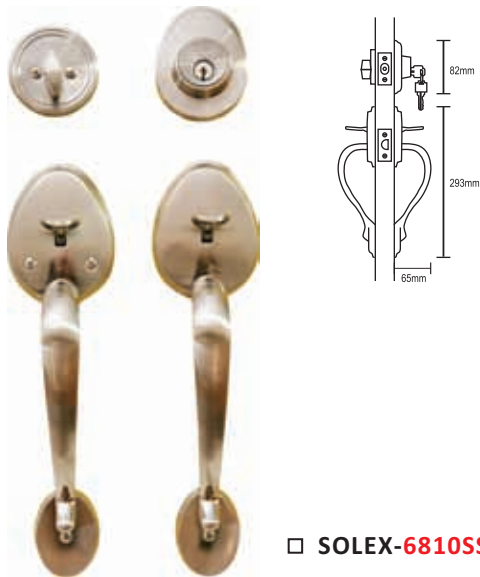

Complete with accessories

1" inch projection solid brass deadbolt with hardened steel rolling insert

Latch

3 nickle plated brass keys

Window display box

Alloy Handle Lockset

6950 Series

□ SOLEX-6950SS

□ SOLEX-6950AB

□ SOLEX-6950AC

□ SOLEX-6950PB

Sepecification

- 5 Brass pin tumbler cylinder.
- Protection coating for corrosion resistance.
- Latch bolt and deadbolt units : Installation 2 3/8" or 2 3/4" backset.
- Swing Door : Right / left hand
- Door Thick: 1 1/4" - 1 3/4"
- Packing: 10 Sets / Ctn

Complete with accessories

1" inch projection solid brass deadbolt with hardened steel rolling insert

Latch

3 nickel plated brass keys

Window display box

Alloy Handle Lockset

6810 Series

□ SOLEX-6810SS

□ SOLEX-6810AC

Complete with accessories

1" inch projection solid brass deadbolt with hardened steel rolling insert

Latch

3 nickel plated brass keys

Window idisplay box

Sepecification

- SOLEX Security 5 Brass pin tumbler cylinder.
- 1" inch projection solid brass deadbolt with hardened steel rolling insert to prevent sawing.
- Interior operation by thumbturn and free acting handle or knob.
- Protection coating for corrosion resistance on exterior applications.
- Universal latchbolt and deadbolt units allow for installation with either 2 3/8" or 2 3/4" backset.
- Install in either right or left hand swinging door
- Fit door 1 1/4" to 1 3/4" thick
- Packing: 10 Sets / Ctn