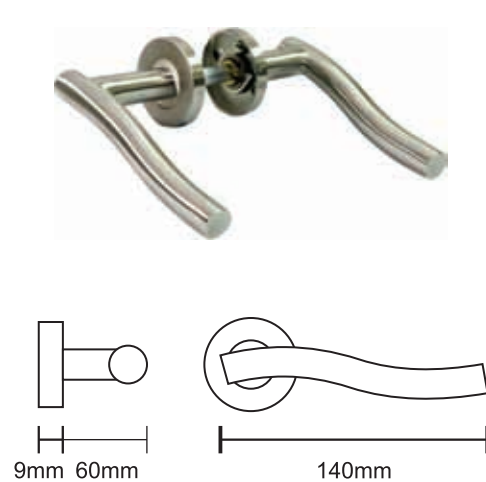

Specification

- 1" projection solid brass dead bolt with hardened steel roll insert to prevent sawing.
- Replaces most existing locks with only a screwdriver.
- Instructions enclosed.
- Easy to install in wooden and steel doors.
- Backset size 2 3/8" or 2 3/4"
- 3 keys supplied
- Packing: 24 sets / ctn

Complete with accessories

5 nickel plated brass computer keys

1" projection solid brass dead bolt with hardened steel roll insert

PVC Blister Pack

Stainless Steel Mortise Lockset

□ SOLEX-5085101SS

□ SOLEX-5085104SS

□ SOLEX-5085102SS

□ SOLEX-5085107SS

□ SOLEX-5085103SS

Material : SUS 304 Stainless Steel
Finish: Hairline Polished

Specification

- Anti-rust and anti-tarnish
- Stainless steel front plated lockcase size 50mm x 85mm.
- Stainless steel lever set with 2 stainless steel escutcheons.
- Solid brass cylinder for security system.
- Heavy duty all steel chassis construction of lockcase.
- Decorative, elegance & durable with maximum security.
- Fit any door.
- Installation enclosed.
- Packing: 8 Sets / Ctn