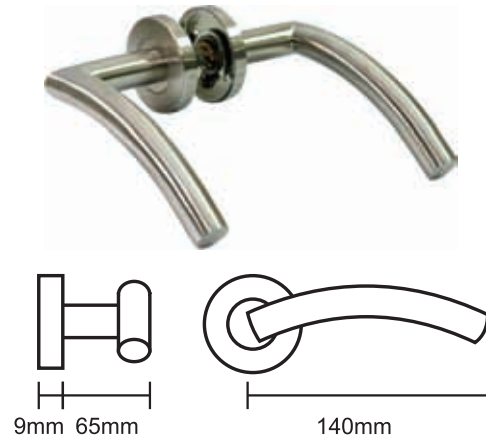

Specification

- 1" projection solid brass dead bolt with hardened steel roll insert to prevent sawing.
- Replaces most existing locks with only a screwdriver.
- Instructions enclosed.
- Easy to install in wooden and steel doors.
- Backset size 2 3/8" or 2 3/4"
- 3 keys supplied
- Packing: 24 sets / ctn

Complete with accessories

5 nickel plated brass computer keys

1" projection solid brass dead bolt with hardened steel roll insert

PVC Blister Pack

Stainless Steel Mortise Lockset

□ SOLEX-5085101SS

□ SOLEX-5085104SS

□ SOLEX-5085102SS

□ SOLEX-5085107SS

□ SOLEX-5085103SS

Material : SUS 304 Stainless Steel
Finish: Hairline Polished

Specification

- Anti-rust and anti-tarnish
- Stainless steel front plated lockcase size 50mm x 85mm.
- Stainless steel lever set with 2 stainless steel escutcheons.
- Solid brass cylinder for security system.
- Heavy duty all steel chassis construction of lockcase.
- Decorative, elegance & durable with maximum security.
- Fit any door.
- Installation enclosed.
- Packing: 8 Sets / Ctn