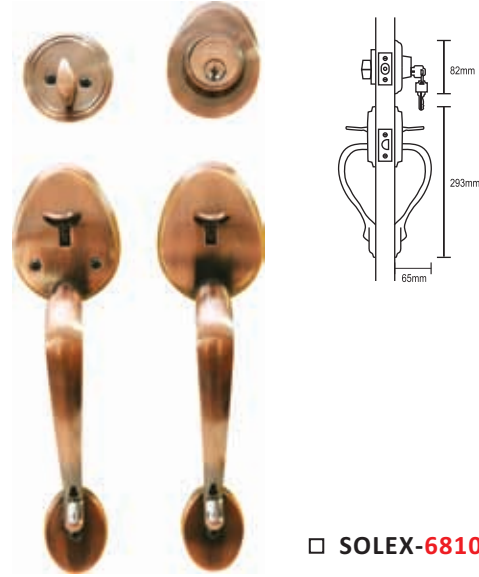

Complete with accessories

1" inch projection solid brass deadbolt with hardened steel rolling insert

Latch

3 nickle plated brass keys

Window display box

Alloy Handle Lockset

6950 Series

□ SOLEX-6950SS

□ SOLEX-6950AB

□ SOLEX-6950AC

□ SOLEX-6950PB

Sepecification

- 5 Brass pin tumbler cylinder.
- Protection coating for corrosion resistance.
- Latch bolt and deadbolt units : Installation 2 3/8" or 2 3/4" backset.
- Swing Door : Right / left hand
- Door Thick: 1 1/4" - 1 3/4"
- Packing: 10 Sets / Ctn

Complete with accessories

1" inch projection solid brass deadbolt with hardened steel rolling insert

Latch

3 nickel plated brass keys

Window display box

Alloy Handle Lockset

6810 Series

□ SOLEX-6810SS

□ SOLEX-6810AC

Complete with accessories

1" inch projection solid brass deadbolt with hardened steel rolling insert

Latch

3 nickel plated brass keys

Window idisplay box

Sepecification

- SOLEX Security 5 Brass pin tumbler cylinder.
- 1" inch projection solid brass deadbolt with hardened steel rolling insert to prevent sawing.
- Interior operation by thumbturn and free acting handle or knob.
- Protection coating for corrosion resistance on exterior applications.
- Universal latchbolt and deadbolt units allow for installation with either 2 3/8" or 2 3/4" backset.
- Install in either right or left hand swinging door
- Fit door 1 1/4" to 1 3/4" thick
- Packing: 10 Sets / Ctn