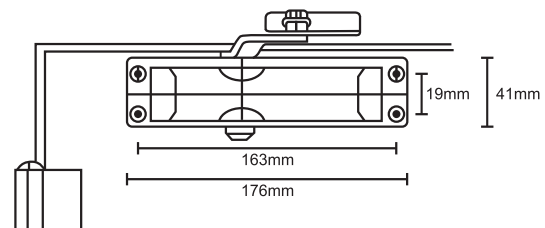

Door Stopper & Door Closer

Stainless Steel Door Stopper

- Anti-Rust
- For door stopper & hanger
- Stainless steel screw supplied

Hook / Hanger

□ SOLEX-DSH:SS

- Anti-Rust
- Decorative & durable

Magnetic

□ SOLEX-DSM

- Comes with stainless steel screws
- Material : Stainless
- Finish : Hairline Polished
- Packing : 48 pcs / Ctn

Door Closer

Model: 86

□ SOLEX-86

- Suitable for small & medium doors. (Weight not exceed 60kg)
- Slimmer than ever.
- Higher performance.
- Packing : 24 pcs / Bdl