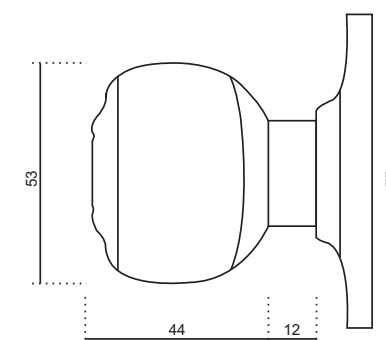

Complete with accessories

Packing Type :

Specifications:

- Heavy duty steel chasis construction .
- Brass pin tumbler security.
- Deadlocking latchbolt .
- Backset : 60mm. (2 3/8")
- Door thickness : 25mm. - 45mm. (1 1/8" - 1 3/4")
- Packing : 24 sets / Ctn