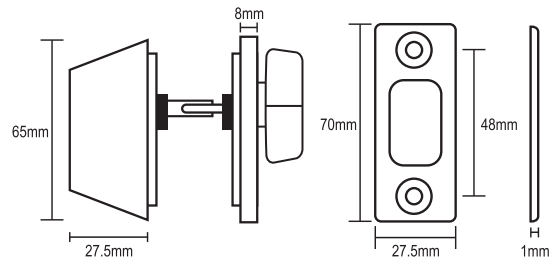

Specification

- 1" projection solid brass dead bolt with hardened steel roll insert to prevent sawing.
- Replaces most existing locks with only a screwdriver.
- Instructions enclosed.
- Easy to install in wooden and steel doors.
- Backset size 2 3/8" or 2 3/4"
- 3 keys supplied
- Packing: 24 sets / ctn.

Complete with accessories