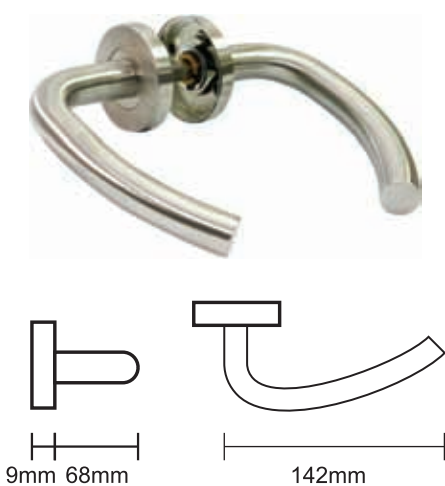

Specification

- 1" projection solid brass dead bolt with hardened steel roll insert to prevent sawing.
- Replaces most existing locks with only a screwdriver.
- Instructions enclosed.
- Easy to install in wooden and steel doors.
- Backset size 2 3/8" or 2 3/4"
- 3 keys supplied
- Packing: 24 sets / ctn

Complete with accessories

5 nickel plated brass computer keys

1" projection solid brass dead bolt with hardened steel roll insert

PVC Blister Pack

Stainless Steel Mortise Lockset

□ SOLEX-5085101SS

□ SOLEX-5085104SS

□ SOLEX-5085102SS

□ SOLEX-5085107SS

□ SOLEX-5085103SS

Material : SUS 304 Stainless Steel
Finish: Hairline Polished

Specification

- Anti-rust and anti-tarnish
- Stainless steel front plated lockcase size 50mm x 85mm.
- Stainless steel lever set with 2 stainless steel escutcheons.
- Solid brass cylinder for security system.
- Heavy duty all steel chassis construction of lockcase.
- Decorative, elegance & durable with maximum security.
- Fit any door.
- Installation enclosed.
- Packing: 8 Sets / Ctn