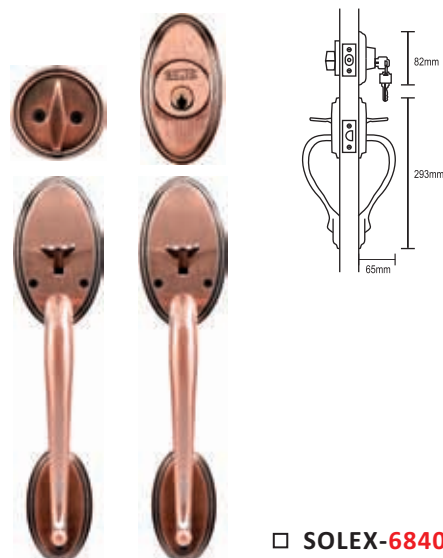

Complete with accessories

1" inch projection solid brass deadbolt with hardened steel rolling insert

Latch

3 nickel plated brass keys

Window display box

Alloy Handle Lockset

6810 Series

□ SOLEX-6810SS

□ SOLEX-6810AC

Complete with accessories

1" inch projection solid brass deadbolt with hardened steel rolling insert

Latch

3 nickel plated brass keys

Window idisplay box

Sepecification

- SOLEX Security 5 Brass pin tumbler cylinder.
- 1" inch projection solid brass deadbolt with hardened steel rolling insert to prevent sawing.
- Interior operation by thumbturn and free acting handle or knob.
- Protection coating for corrosion resistance on exterior applications.
- Universal latchbolt and deadbolt units allow for installation with either 2 3/8" or 2 3/4" backset.
- Install in either right or left hand swinging door
- Fit door 1 1/4" to 1 3/4" thick
- Packing: 10 Sets / Ctn

6840 Series

□ SOLEX-6840SS

□ SOLEX-6840AC

Complete with accessories

1" inch projection solid brass deadbolt with hardened steel rolling insert

Latch

3 nickel plated brass keys

Window idisplay box

Sepecification

- SOLEX Security 5 Brass pin tumbler cylinder.
- 1" inch projection solid brass deadbolt with hardened steel rolling insert to prevent sawing.
- Interior operation by thumbturn and free acting handle or knob.
- Protection coating for corrosion resistance on exterior applications.
- Universal latchbolt and deadbolt units allow for installation with either 2 3/8" or 2 3/4" backset.
- Install in either right or left hand swinging door
- Fit door 1 1/4" to 1 3/4" thick
- Packing: 10 Sets / Ctn