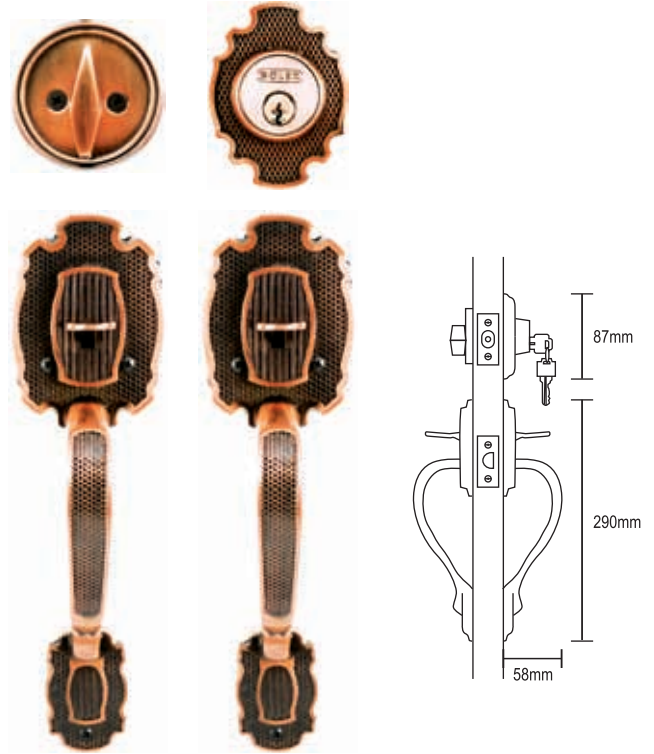

Alloy Handle Lockset

□ SOLEX-6740TC/AC

□ SOLEX-6750TC/AC

□ SOLEX-6780TC/AC

Sepecification

- 5 Brass pin tumbler cylinder.
- Protection coating for corrosion resistance.
- Latch bolt and deadbolt units : Installation 2 3/8" or 2 3/4" backset.
- Swing Door : Right / left hand
- Door Thick: 1 1/4" - 1 3/4"
- Packing: 10 Sets / Ctn

Complete with accessories

1" inch projection solid brass deadbolt with hardened steel rolling insert

3 nickel plated brass keys

Latch

Window display box

Alloy Handle Lockset

□ SOLEX-6650AC

□ SOLEX-6760AC

□ SOLEX-6680AC

Sepecification

- 5 Brass pin tumbler cylinder.
- Protection coating for corrosion resistance.
- Latch bolt and deadbolt units : Installation 2 3/8" or 2 3/4" backset.
- Swing Door : Right / left hand
- Door Thick: 1 1/4" - 1 3/4"
- Packing: 10 Sets / Ctn

Complete with accessories

1" inch projection solid brass deadbolt with hardened steel rolling insert

3 nickel plated brass keys

Latch

Window display box

Single Deadbolt

□ SOLEX-5900SS

□ SOLEX-5900AB