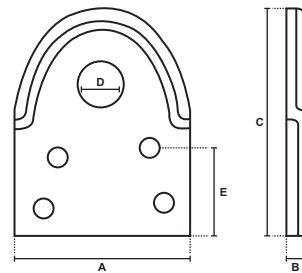

Padlock Bar 88 U-Hardened