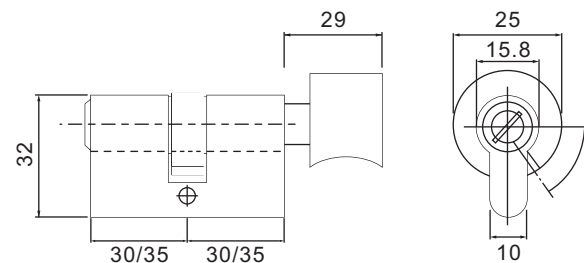

Single Cylinder - Round (Stainless Steel)

Single Cylinder (Round)

- SOLEX-OE60SS
- SOLEX-OE70SS

Specification

- Replaces most existing locks with only a screwdriver.
- Instructions enclosed.
- Easy to install in wooden and steel doors.
- 5 computer keys supplied.
- Packing: 24 sets / ctn.

Complete with accessories