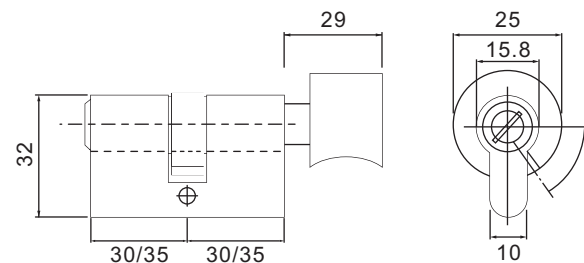

Single Cylinder - Round (Stainless Steel)

Single Cylinder (Round)

- ☐ SOLEX-O60SS
- ☐ SOLEX-O70SS

Specification

- Replaces most existing locks with only a screwdriver.
- Instructions enclosed.
- Easy to install in wooden and steel doors.
- 3 keys supplied.
- Packing: 24 sets / ctn.

Complete with accessories