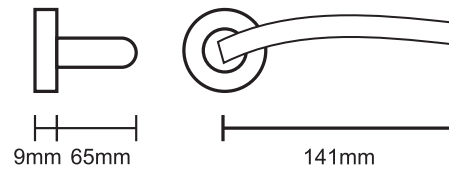

□ SOLEX-5085115SS