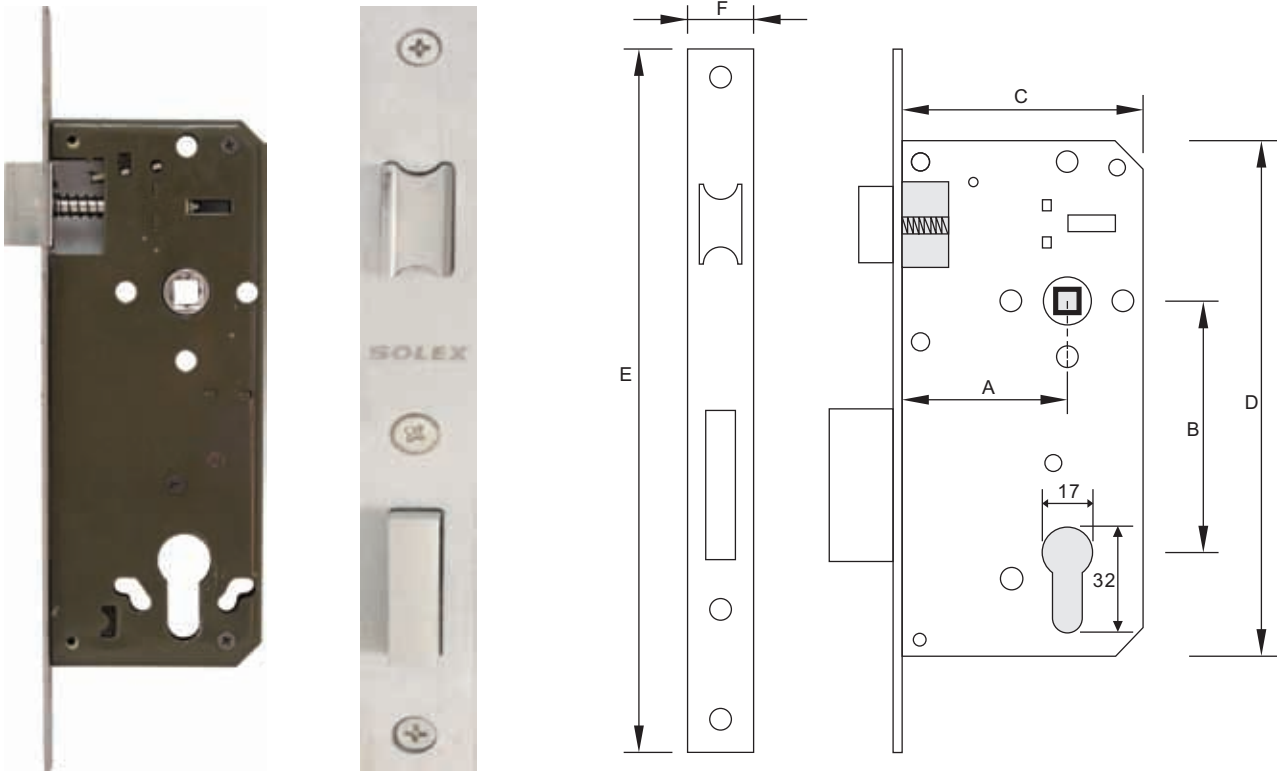

Mortise Lockcase

Specification

- For wood door and steel door.
- Use with Solex cylinder - T60, T70, D60, T70, TE60, TE70, DE60, DE70
- 2 step deadbolt type (turn 2 times for open).
- Switchable latch (left or right hand door).
- PVC blister pack.

Complete with accessories

Model	A Backset	B Distance	C Lock case width	D Lock case height	E Forend length	F Forend length
SOLEX-4585SS	45 mm	85 mm	72 mm	172 mm	240 mm	22 mm
SOLEX-5085SS	50 mm	85 mm	77 mm	172 mm	240 mm	22 mm
SOLEX-6085SS	60 mm	85 mm	82 mm	173 mm	235 mm	22 mm