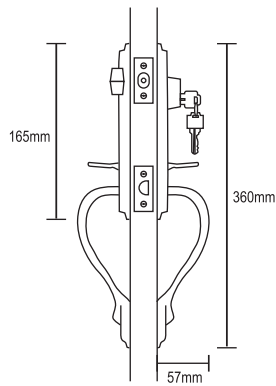

Alloy Handle Lockset

□ SOLEX-6740TC/AC