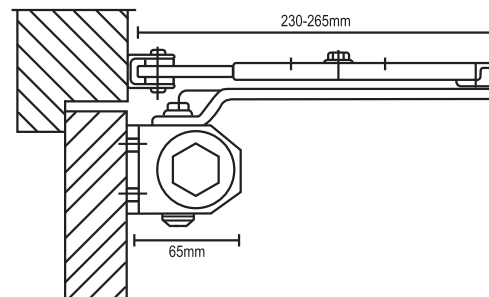

Door Stopper & Door Closer

Stainless Steel Door Stopper

- Anti-Rust
- For door stopper & hanger
- Stainless steel screw supplied

Hook / Hanger

□ SOLEX-DSH:SS

- Anti-Rust
- Decorative & durable

Magnetic

□ SOLEX-DSM

- Comes with stainless steel screws
- Material : Stainless
- Finish : Hairline Polished
- Packing : 48 pcs / Ctn

Door Closer

Model: 86

□ SOLEX-86

- Suitable for small & medium doors. (Weight not exceed 60kg)
- Slimmer than ever.
- Higher performance.
- Packing : 24 pcs / Bdl