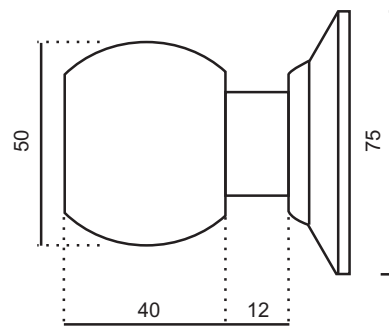

Complete with accessories

Packing Type :

Specifications:

- Heavy duty steel chasis construction .
- Brass pin tumbler security.
- Deadlocking latchbolt .
- Backset : 60mm. (2 3/8")
- Door thickness : 25mm. - 45mm. (1 1/8" - 1 3/4")
- Packing : 24 sets / Ctn