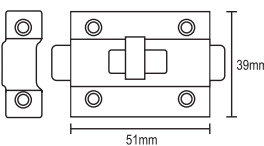

Model : S

☐ SOLEX-SDB:S