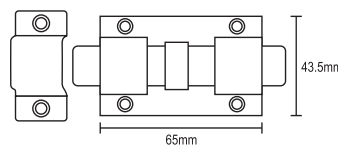

☐ SOLEX-SDB:M