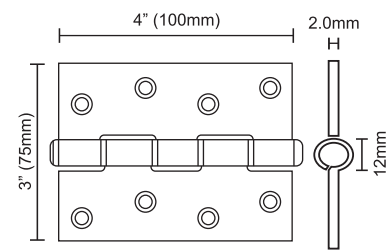

□ SOLEX-4330SB(B)

Size : 4" x 3" x 3 mm (t)

- Comes with stainless steel screws
- Material : Stainless Steel
- Finish : Hairline Polished
- Packing : 50 Pairs/Ctn

□ SOLEX-4321SB

Size : 4" x 3" x 2 mm (t)

- Comes with stainless steel screws
- Material : Stainless Steel
- Finish : Hairline Polished
- Packing : 50 Pairs/Ctn

Stainless Steel Hinges with Washer

□ SOLEX-4320SS(B)

Size : 4" x 3" x 2 mm (t)

- Comes with stainless steel screws
- Material : Stainless Steel
- Finish : Hairline Polished
- Packing : 50 Pairs/Ctn

Solid Brass Hinges with Ball Bearing