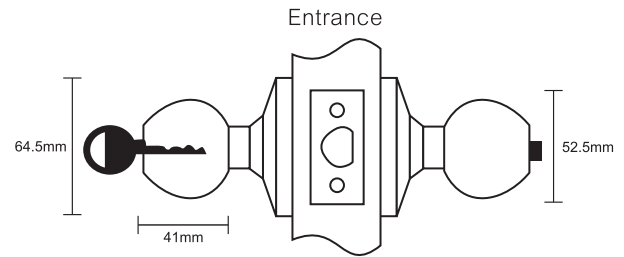

ENTRANCE

Inside - Push button   Outside - Key

Pushing button to lock outside knob until unlocked by key or by turning inside knob .

Specifications:

- Heavy duty steel chasis construction .
- Brass pin tumbler security.
- Deadlocking latchbolt .
- Backset : 60mm. (2 3/8")
- Door thickness : 25mm. - 45mm. (1" - 1 3/4")
- Packing : 24 sets / Ctn