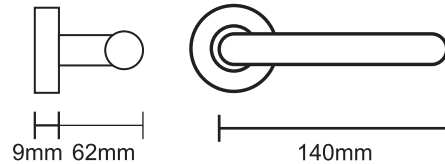

□ SOLEX-5085109SS