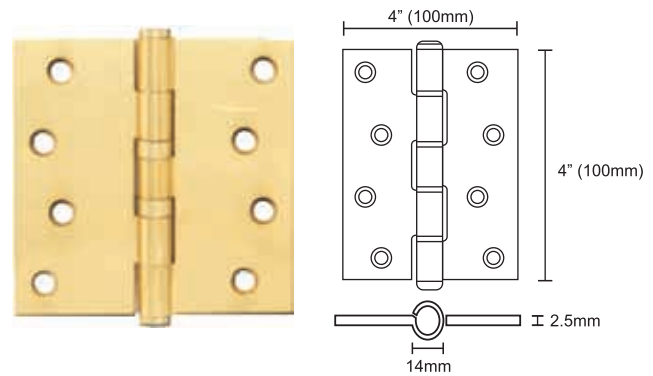

Stainless Steel Hinges with Washer

□ SOLEX-4320SS(B)

Size : 4" x 3" x 2 mm (t)

- Comes with stainless steel screws
- Material : Stainless Steel
- Finish : Hairline Polished
- Packing : 50 Pairs/Ctn

Solid Brass Hinges with Ball Bearing

□ SOLEX-4320PBB

Size : 4" x 3" x 2.0 mm (t)

- Comes with stainless steel screws
- Material : Brass
- Finish : Polished Brass
- Packing : 48 Pairs/Ctn

Solid Brass Hinges with Washer

□ SOLEX-4425PBB

Size : 4" x 4" x 2.5 mm (t)