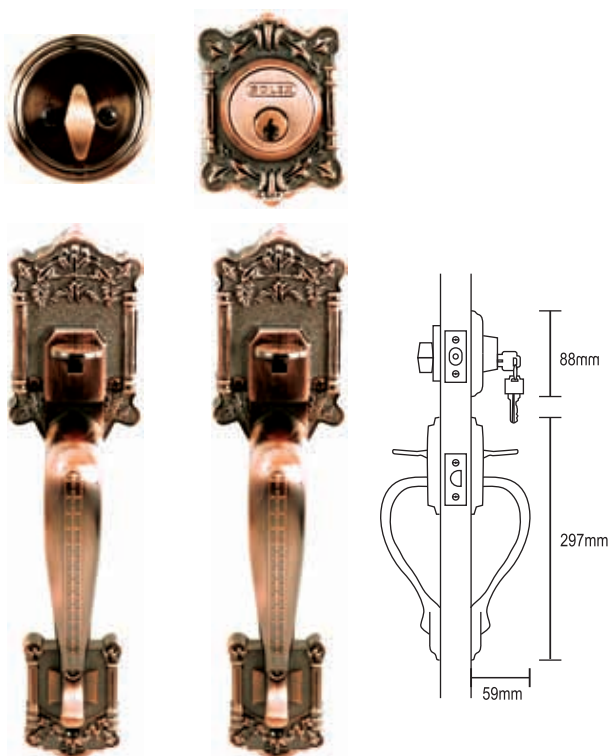

Alloy Handle Lockset

□ SOLEX-6740TC/AC

□ SOLEX-6750TC/AC

□ SOLEX-6780TC/AC

Sepecification

- 5 Brass pin tumbler cylinder.
- Protection coating for corrosion resistance.
- Latch bolt and deadbolt units : Installation 2 3/8" or 2 3/4" backset.
- Swing Door : Right / left hand
- Door Thick: 1 1/4" - 1 3/4"
- Packing: 10 Sets / Ctn

Complete with accessories

1" inch projection solid brass deadbolt with hardened steel rolling insert

3 nickel plated brass keys

Latch

Window display box

Alloy Handle Lockset

□ SOLEX-6650AC

□ SOLEX-6760AC

□ SOLEX-6680AC

Sepecification

- 5 Brass pin tumbler cylinder.
- Protection coating for corrosion resistance.
- Latch bolt and deadbolt units : Installation 2 3/8" or 2 3/4" backset.
- Swing Door : Right / left hand
- Door Thick: 1 1/4" - 1 3/4"
- Packing: 10 Sets / Ctn

Complete with accessories

1" inch projection solid brass deadbolt with hardened steel rolling insert

3 nickel plated brass keys

Latch

Window display box

Single Deadbolt

□ SOLEX-5900SS

□ SOLEX-5900AB