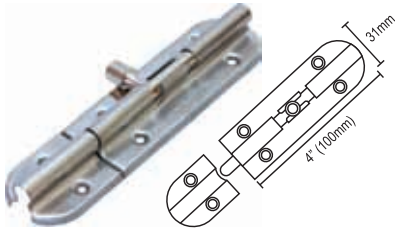

Hook / Hanger

□ SOLEX-DSH:SS

- Anti-Rust
- Decorative & durable

Magnetic

□ SOLEX-DSM

- Comes with stainless steel screws
- Material : Stainless
- Finish : Hairline Polished
- Packing : 48 pcs / Ctn

Door Closer

Model: 86

□ SOLEX-86

- Suitable for small & medium doors. (Weight not exceed 60kg)
- Slimmer than ever.
- Higher performance.
- Packing : 24 pcs / Bdl

Stainless Steel Door Bolt

Stainless Steel Door Bolt

Length : 4"
 SOLEX-DB:4"SS