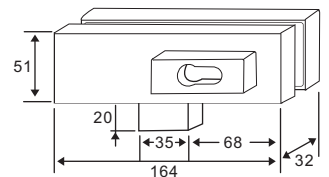

- Replaces most existing locks with only a screwdriver.
- Instructions enclosed.
- Easy to install in wooden and steel doors.
- Packing: 24 sets / ctn.

Complete with accessories

Box Pack

Door Clip

□ SOLEX-SL50