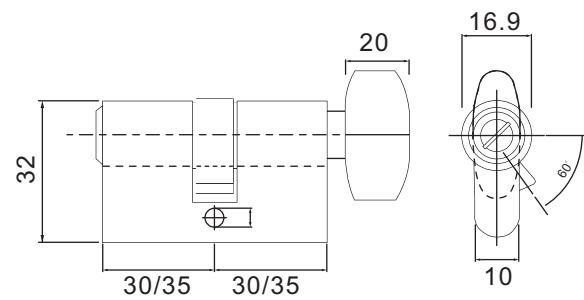

Euro Cylinder (With Computer Key)

Single Cylinder (Stainless Steel)

Single Cylinder

- SOLEX-TE60SS
- SOLEX-TE70SS