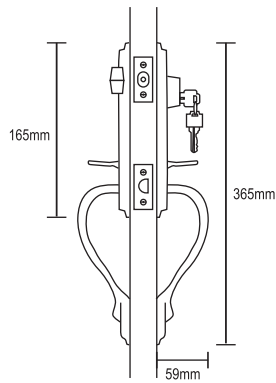

Alloy Handle Lockset

□ SOLEX-6740TC/AC

□ SOLEX-6750TC/AC

□ SOLEX-6780TC/AC

Sepecification

- 5 Brass pin tumbler cylinder.
- Protection coating for corrosion resistance.
- Latch bolt and deadbolt units : Installation 2 3/8" or 2 3/4" backset.
- Swing Door : Right / left hand
- Door Thick: 1 1/4" - 1 3/4"
- Packing: 10 Sets / Ctn

Complete with accessories

1" inch projection solid brass deadbolt with hardened steel rolling insert

3 nickel plated brass keys

Latch

Window display box

Alloy Handle Lockset

□ SOLEX-6650AC

□ SOLEX-6760AC