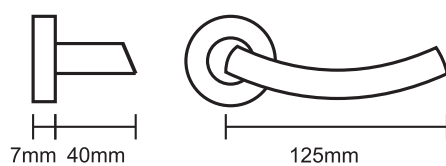

□ SOLEX-5085S2SS

Material : SUS 304 Stainless Steel
Finish: Hairline Polished

Specification

- Anti-rust and anti-tarnish
- Stainless steel front plated lockcase size 50mm x 85mm.
- Stainless steel lever set with 2 stainless steel escutcheons.
- Solid brass cylinder for security system.
- Heavy duty all steel chassis construction of lockcase.
- Decorative, elegance & durable with maximum security.
- Fit any door.
- Installation enclosed.
- Packing: 8 Sets / Ctn

Packing