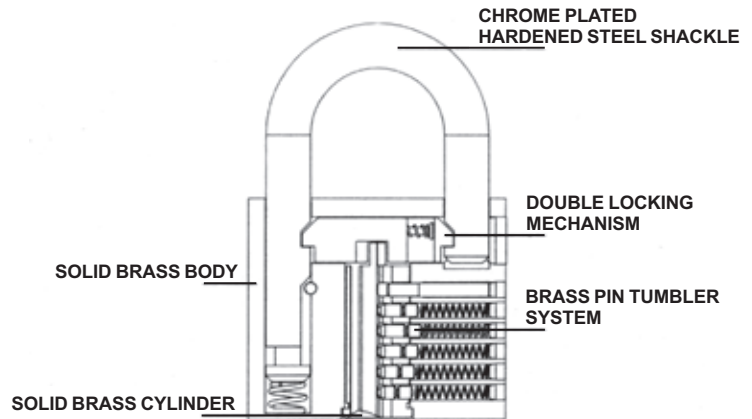

☐ SOLEX-SL110-20

☐ SOLEX-SL110-25

☐ SOLEX-SL110-30

☐ SOLEX-SL110-40

For Wet Condition
 • Solid brass Body & cylinder
 • Chrome plated hardened steel shackle

Packing :
 20 mm - 12 Pcs / 40 Box
 25 mm - 12 Pcs / 30 Box
 30 mm - 12 Pcs / 20 Box
 40 mm - 12 Pcs / 12 Box