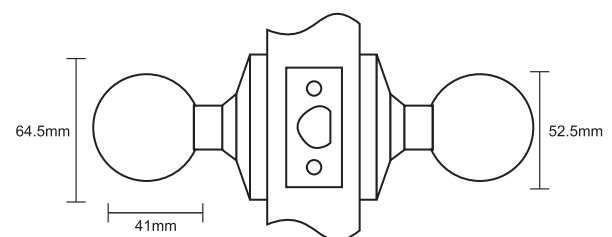

PASSAGE

- Inside & Outside - Knob always unlocked.
- Door Open & close always by latch bolt through knob at all times.

Specifications:

- Heavy duty steel chasis construction .
- Brass pin tumbler security.
- Deadlocking latchbolt .
- Backset : 60mm. (2 3/8")
- Door thickness : 25mm. - 45mm. (1" - 1 3/4")
- Packing : 24 sets / Ctn