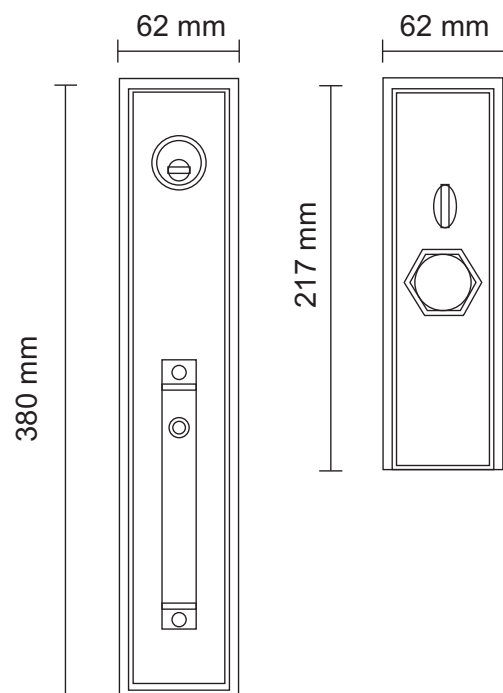

Complete with accessories

1" inch projection solid brass deadbolt with hardened steel rolling insert

Latch

3 nickle plated brass keys

Window display box

Alloy Handle Lockset

6950 Series

□ SOLEX-6950SS