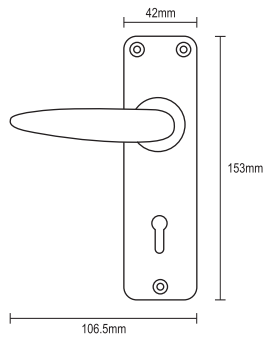

Stainless Steel Mortise Lock

□ SOLEX-425SS

Complete with accessories

- Anti-rust with maximum security
- Material : Stainless Steel
- Packing : 12 Sets / Ctn