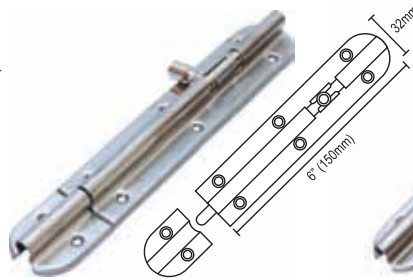

Hook / Hanger

□ SOLEX-DSH:SS

- Anti-Rust
- Decorative & durable

Magnetic

□ SOLEX-DSM

- Comes with stainless steel screws
- Material : Stainless
- Finish : Hairline Polished
- Packing : 48 pcs / Ctn

Door Closer

Model: 86

□ SOLEX-86

- Suitable for small & medium doors. (Weight not exceed 60kg)
- Slimmer than ever.
- Higher performance.
- Packing : 24 pcs / Bdl

Stainless Steel Door Bolt

Stainless Steel Door Bolt

Length : 4"
 SOLEX-DB:4"SS