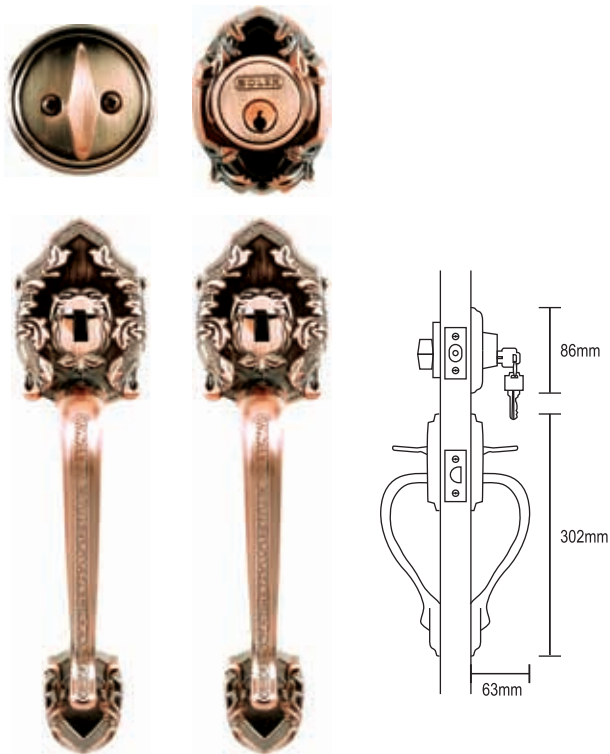

Alloy Handle Lockset

□ SOLEX-6740TC/AC

□ SOLEX-6750TC/AC

□ SOLEX-6780TC/AC

Sepecification

- 5 Brass pin tumbler cylinder.
- Protection coating for corrosion resistance.
- Latch bolt and deadbolt units : Installation 2 3/8" or 2 3/4" backset.
- Swing Door : Right / left hand
- Door Thick: 1 1/4" - 1 3/4"
- Packing: 10 Sets / Ctn

Complete with accessories

1" inch projection solid brass deadbolt with hardened steel rolling insert

3 nickel plated brass keys

Latch

Window display box

Alloy Handle Lockset

□ SOLEX-6650AC

□ SOLEX-6760AC

□ SOLEX-6680AC

Sepecification

- 5 Brass pin tumbler cylinder.
- Protection coating for corrosion resistance.
- Latch bolt and deadbolt units : Installation 2 3/8" or 2 3/4" backset.
- Swing Door : Right / left hand
- Door Thick: 1 1/4" - 1 3/4"
- Packing: 10 Sets / Ctn

Complete with accessories

1" inch projection solid brass deadbolt with hardened steel rolling insert

3 nickel plated brass keys

Latch

Window display box

Single Deadbolt

□ SOLEX-5900SS

□ SOLEX-5900AB