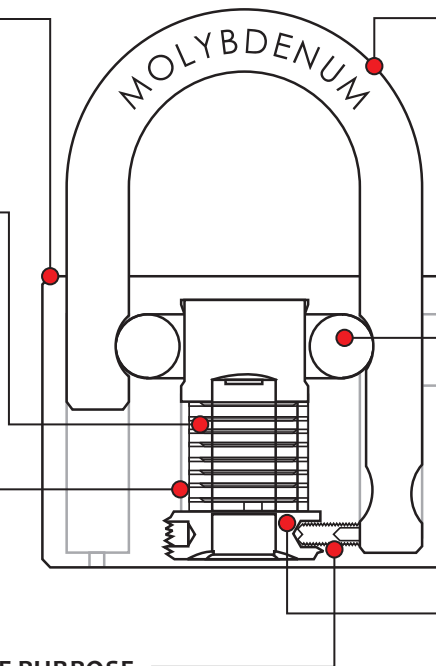

Padlock Features

Solex padlocks boasts of industry leading features within each of its product range. Look for the following icons for each Solex padlock featured in this catalog to learn of its key features.

CHROME PLATED BRASS BODY
for Anti-Corrosion
GRADE ★★★★★

DISC LOCK MECHANISM
for highest resistance against
picking, yanking and
Allen key bend
Security Level
GRADE ★★★★★

**SOLID BRASS CYLINDER
WITH BRASS AND STAINLESS
STEEL CODE DISC**
for long lasting durability and
against corrosion
GRADE ★★★★★

REKEYABLE PURPOSE
for changing code and cleaning

3 SOLID BRASS KEYS INCLUDED
Padlock Maintenance: occasionally oil lubricate

**CHROME PLATED
MOLYBDENUM SHACKLE**
for maximum protection against
sawing, yanking, striking and
putting
Security Level
GRADE ★★★★★
Anti-Corrosion
GRADE ★★★★★

**SUS 304 STAINLESS STEEL
BALLS DOUBLE LOCKING
MECHANISM**
for highest resistance against
yanking, striking and pulling
Security Level
GRADE ★★★★★
Anti-Corrosion
GRADE ★★★★★

CHROME PLATED BRASS RING
for maximum protection against
Allen key bend and yanking
Security Level
GRADE ★★★★★
Anti-Corrosion
GRADE ★★★★★