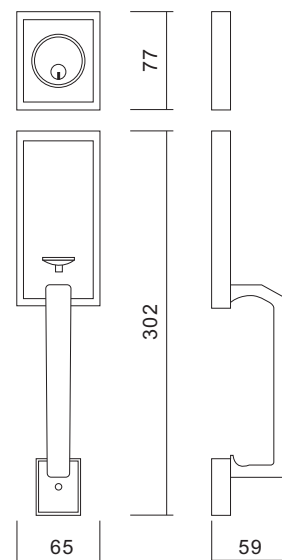

Complete with accessories

1" inch projection solid brass deadbolt with hardened steel rolling insert

Latch

3 nickel plated brass keys

Window idisplay box

Alloy Handle Lockset

3862 Series

□ SOLEX-3862SS