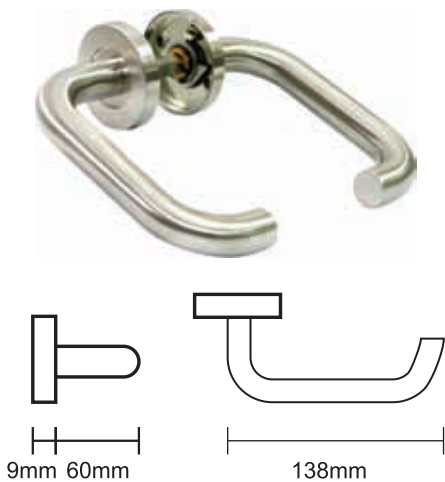

Specification

- 1" projection solid brass dead bolt with hardened steel roll insert to prevent sawing.
- Replaces most existing locks with only a screwdriver.
- Instructions enclosed.
- Easy to install in wooden and steel doors.
- Backset size 2 3/8" or 2 3/4"
- 3 keys supplied
- Packing: 24 sets / ctn

Complete with accessories

5 nickel plated brass computer keys

1" projection solid brass dead bolt with hardened steel roll insert

PVC Blister Pack

Stainless Steel Mortise Lockset

□ SOLEX-5085101SS

□ SOLEX-5085104SS

□ SOLEX-5085102SS

□ SOLEX-5085107SS

□ SOLEX-5085103SS

Material : SUS 304 Stainless Steel
Finish: Hairline Polished

Specification

- Anti-rust and anti-tarnish
- Stainless steel front plated lockcase size 50mm x 85mm.
- Stainless steel lever set with 2 stainless steel escutcheons.
- Solid brass cylinder for security system.
- Heavy duty all steel chassis construction of lockcase.
- Decorative, elegance & durable with maximum security.
- Fit any door.
- Installation enclosed.
- Packing: 8 Sets / Ctn