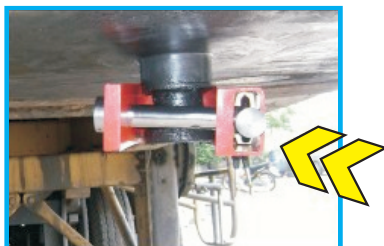

Anti-Allen key

Anti-Picking

Anti-Cut

Anti-Rust

100%
Virgin Brass

Molybdenum

High Key-Code
Combination

Unique
Self-Cleaning
System