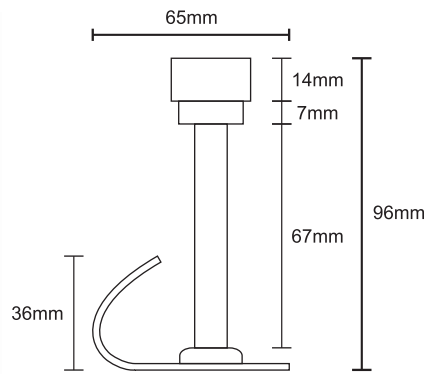

Door Stopper & Door Closer

Stainless Steel Door Stopper

- Anti-Rust
- For door stopper & hanger
- Stainless steel screw supplied

Hook / Hanger

□ SOLEX-DSH:SS