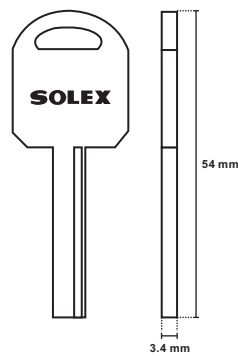

DIMENSION (MM)

CL

Model	A	B	C	D
CL	125	400	390	40

Anti-Allen key

Anti-Picking

Anti-Cut

Anti-Rust

100%
Virgin Brass

DIMENSION (MM)
Padlock Bar

Size	A	B	C	D	E
69	63	5 x 2	69	18	18
88	63	6 x 2	88	18	34

Key Blanks

SOLEX 

Lockset

Cylindrical Door Knob

500 Series

Packing Type :