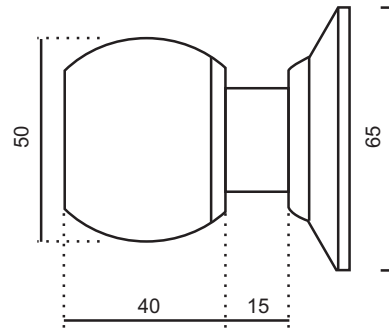

Complete with accessories

Packing Type :

Specifications:

- Heavy duty steel chasis construction .
- Brass pin tumbler security.
- Deadlocking latchbolt .
- Backset : 60mm. (2 3/8")
- Door thickness : 25mm. - 45mm. (1" - 1 3/4")
- Packing : 24 sets / Ctn