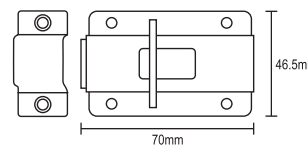

☐ SOLEX-SDB:L

- Material : Stainless Steel
- Finish : Polished
- Packing : 120 Pcs / Ctn