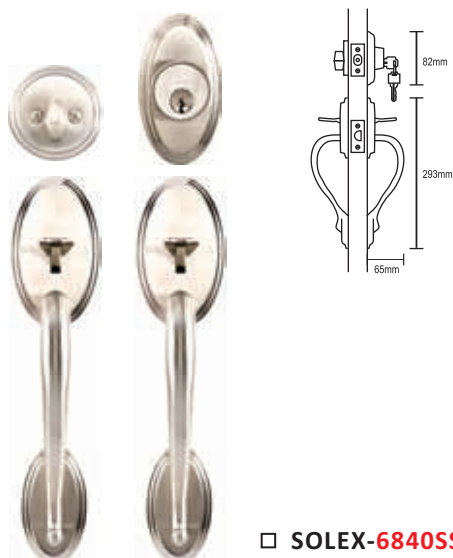

Complete with accessories

1" inch projection solid brass deadbolt with hardened steel rolling insert

Latch

3 nickel plated brass keys

Window display box

Alloy Handle Lockset

6810 Series

□ SOLEX-6810SS

□ SOLEX-6810AC

Complete with accessories

1" inch projection solid brass deadbolt with hardened steel rolling insert

Latch

3 nickel plated brass keys

Window idisplay box

Sepecification

- SOLEX Security 5 Brass pin tumbler cylinder.
- 1" inch projection solid brass deadbolt with hardened steel rolling insert to prevent sawing.
- Interior operation by thumbturn and free acting handle or knob.
- Protection coating for corrosion resistance on exterior applications.
- Universal latchbolt and deadbolt units allow for installation with either 2 3/8" or 2 3/4" backset.
- Install in either right or left hand swinging door
- Fit door 1 1/4" to 1 3/4" thick
- Packing: 10 Sets / Ctn

6840 Series

□ SOLEX-6840SS

□ SOLEX-6840AC

Complete with accessories

1" inch projection solid brass deadbolt with hardened steel rolling insert

Latch

3 nickel plated brass keys

Window idisplay box

Sepecification

- SOLEX Security 5 Brass pin tumbler cylinder.
- 1" inch projection solid brass deadbolt with hardened steel rolling insert to prevent sawing.
- Interior operation by thumbturn and free acting handle or knob.
- Protection coating for corrosion resistance on exterior applications.
- Universal latchbolt and deadbolt units allow for installation with either 2 3/8" or 2 3/4" backset.
- Install in either right or left hand swinging door
- Fit door 1 1/4" to 1 3/4" thick
- Packing: 10 Sets / Ctn