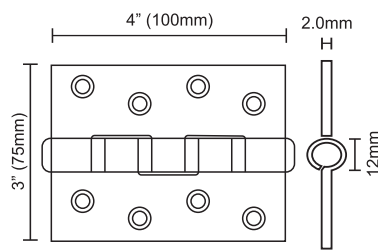

□ SOLEX-4330SB(B)

Size : 4" x 3" x 3 mm (t)

- Comes with stainless steel screws
- Material : Stainless Steel
- Finish : Hairline Polished
- Packing : 50 Pairs/Ctn

□ SOLEX-4321SB

Size : 4" x 3" x 2 mm (t)

- Comes with stainless steel screws
- Material : Stainless Steel
- Finish : Hairline Polished
- Packing : 50 Pairs/Ctn