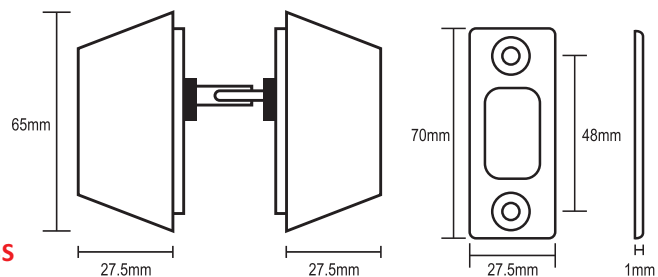

Specification

- 1" projection solid brass dead bolt with hardened steel roll insert to prevent sawing.
- Replaces most existing locks with only a screwdriver.
- Instructions enclosed.
- Easy to install in wooden and steel doors.
- Backset size 2 3/8" or 2 3/4"
- 3 keys supplied
- Packing: 24 sets / ctn