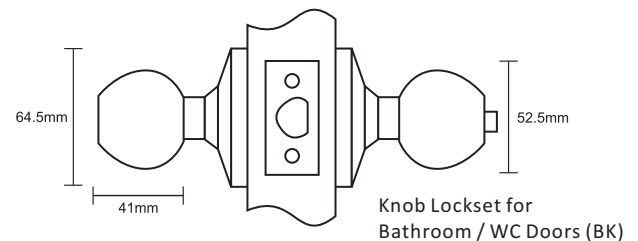

BATHROOM

- Inside - Push button .
- Outside - Flat narrow hole pushing button to lock outside knob
  EFFECTIVE only after door closed (pushing button prior door closed, will release the button when closing the door).
  Emergency release in outside knob will flat narrow tool .

Specifications:

- Heavy duty steel chasis construction .
- Brass pin tumbler security.
- Deadlocking latchbolt .
- Backset : 60mm. (2 3/8")
- Door thickness : 25mm. - 45mm. (1" - 1 3/4")
- Packing : 24 sets / Ctn