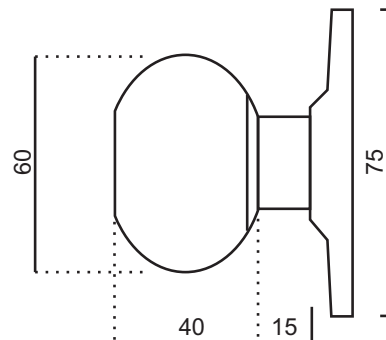

Complete with accessories

Packing Type :

Specifications:

- Heavy duty steel chasis construction .
- Brass pin tumbler security.
- Deadlocking latchbolt .
- Backset : 60mm. (2 3/8")
- Door thickness : 25mm. - 45mm. (1 1/8" - 1 3/4")
- Packing : 24 sets / Ctn