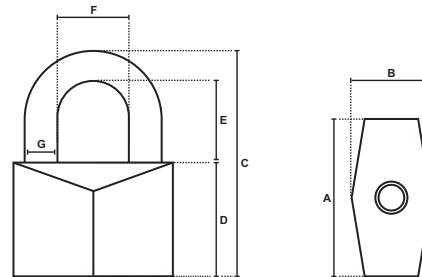

MACH II PLUS CR L (Long Shackle)

Size	A	B	C	D	E	F	G
40	41	21	83	32	43	20	8
50	51	21	93	38	45	23	10

- SOLEX-MII40CRL
- SOLEX-MII50CRL

G5

G5

G5 L

- Solid brass body made of pure virgin brass for optimum durability.
- Chrome-plated Molybdenum steel shackle for protection against sawing, prying and rust.
- Stainless steel 304 ball bearing within double locking mechanism to prevent rust and friction, providing smooth opening operation.
- Disc lock mechanism for protection against prying and picking.
- Internal - Solid brass cylinder and hardened steel ring for optimum durability and security.
- Available in standard and long shackle length.
- 3 keys provided.

DIMENSION (MM)

G-5

Size	A	B	C	D	E	F	G
45	46	21	69	35	25	22	9
55	56	23	80	40	29	26	11

- SOLEX-G5-45 SOLEX-G5-55

G-5 L (LONG SHACKLE)

Size	A	B	C	D	E	F	G
45	46	21	89	35	45	22	9
55	56	23	102	40	51	25	11

- SOLEX-G5-45L SOLEX-G5-55L