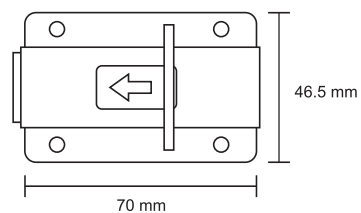

☐ SOLEX-SDB:OC