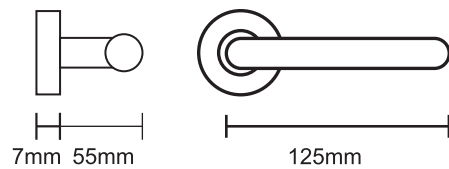

□ SOLEX-5085H3SS