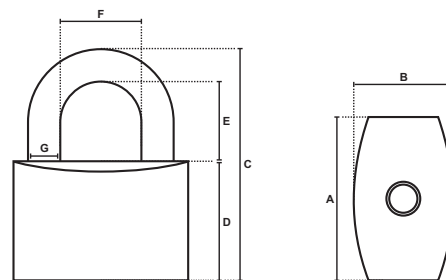

DIMENSION (MM)
MACH II PLUS CR

Size	A	B	C	D	E	F	G
30	31	21	53	28	20	15	5
35	36	21	58	29	22	18	7
40	41	21	64	31	24	20	8
50	51	21	73	38	25	23	10
60	61	23	93	48	33	28	12

- ☐ SOLEX-MII30CR
- ☐ SOLEX-MII35CR
- ☐ SOLEX-MII40CR
- ☐ SOLEX-MII50CR
- ☐ SOLEX-MII60CR

- Solid Brass with chromium-plated body.
- Chrome-plated Molybdenum steel shackle for protection against sawing, prying and rust.
- Stainless steel 304 ball bearing within double locking mechanism to prevent rust and friction, providing smooth opening operation.
- Disc lock mechanism for protection against prying and picking.
- Internal - Solid brass cylinder and hardened steel ring for optimum durability and security.
- Available in standard and long shackle length.
- 3 keys provided.