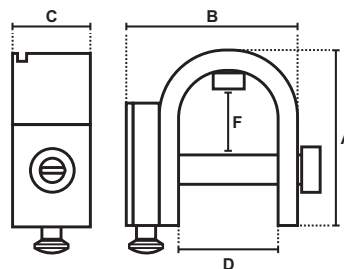

□ SOLEX-CL

TL (Treller Lock)

- Heavy duty lock.
- Hardened steel shackle.
- More than 1,000,000 key combinations.
- Springless disc lock mechanism.
- Ideal for trailers and large diameter locking applications.

DIMENSION (MM)

CL

Model	A	B	C	D
CL	125	400	390	40