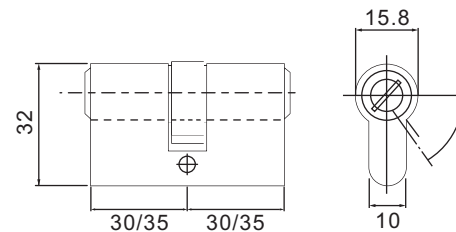

Double Cylinder (Stainless Steel)

Double Cylinder

- ☐ SOLEX-D60SS
- ☐ SOLEX-D70SS