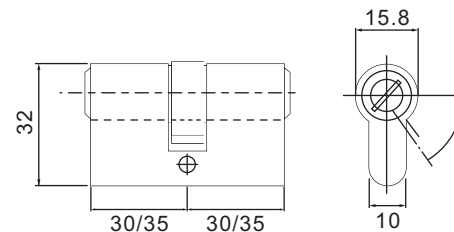

Complete with accessories

3 nickel plated
brass keys

Box Pack

Euro Cylinder (With Computer Key)

Single Cylinder (Stainless Steel)

Single Cylinder

- SOLEX-TE60SS
- SOLEX-TE70SS

Double Cylinder (Stainless Steel)