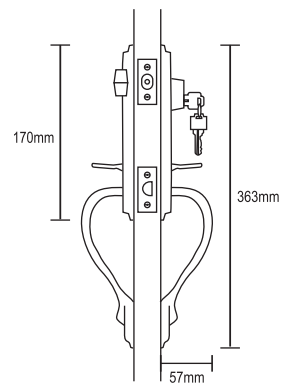

Sepecification

- SOLEX Security 5 Brass pin tumbler cylinder.
- 1" inch projection solid brass deadbolt with hardened steel rolling insert to prevent sawing.
- Interior operation by thumbturn and free acting handle or knob.
- Protection coating for corrosion resistance on exterior applications.
- Universal latchbolt and deadbolt units allow for installation with either 2 3/8" or 2 3/4" backset.
- Install in either right or left hand swinging door
- Fit door 1 1/4" to 1 3/4" thick
- Packing: 10 Sets / Ctn

Alloy Handle Lockset

□ SOLEX-6740TC/AC

□ SOLEX-6750TC/AC

□ SOLEX-6780TC/AC

Sepecification

- 5 Brass pin tumbler cylinder.
- Protection coating for corrosion resistance.
- Latch bolt and deadbolt units : Installation 2 3/8" or 2 3/4" backset.
- Swing Door : Right / left hand
- Door Thick: 1 1/4" - 1 3/4"
- Packing: 10 Sets / Ctn