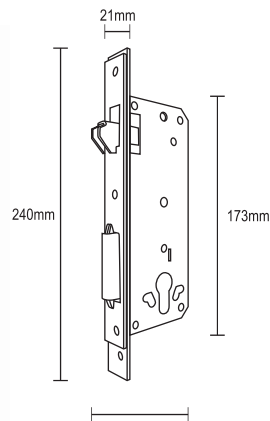

Special Lock Case

□ SOLEX-4085H

Sliding Lockcase

- With computerized keys.
- Heavy duty use.
- For both steel door and wooden door
- Packing : 24 Pcs / Ctn