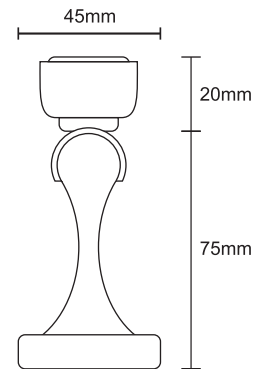

- Anti-Rust
- Decorative & durable

Magnetic

□ SOLEX-DSM

- Comes with stainless steel screws
- Material : Stainless
- Finish : Hairline Polished
- Packing : 48 pcs / Ctn