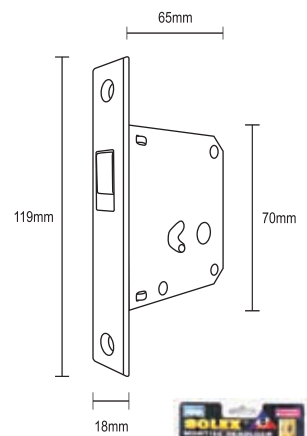

□ SOLEX-265HSS

Mortise Deadlock

- For Sliding door
- Heavy duty with solid brass hook.
- Cross keyed system for maximum security.
- Stainless steel cover plated & screws, plastic washer supplied.
- Anti-rust and durable.
- Packing : 48 Pcs / Ctn