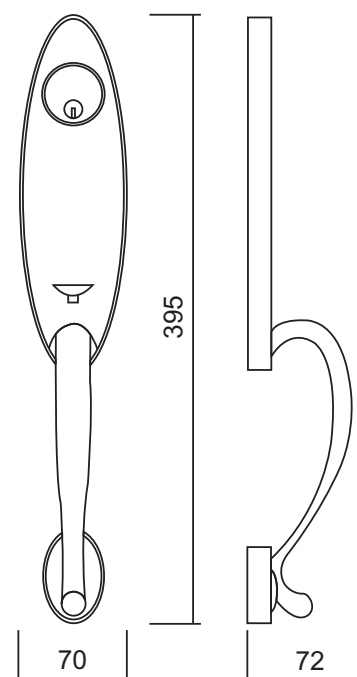

□ SOLEX-6950AB

□ SOLEX-6950AC

□ SOLEX-6950PB

Sepecification

- 5 Brass pin tumbler cylinder.
- Protection coating for corrosion resistance.
- Latch bolt and deadbolt units : Installation 2 3/8" or 2 3/4" backset.
- Swing Door : Right / left hand
- Door Thick: 1 1/4" - 1 3/4"
- Packing: 10 Sets / Ctn

Complete with accessories

1" inch projection solid brass deadbolt with hardened steel rolling insert

Latch

3 nickel plated brass keys

Window display box

Alloy Handle Lockset

6810 Series

□ SOLEX-6810SS