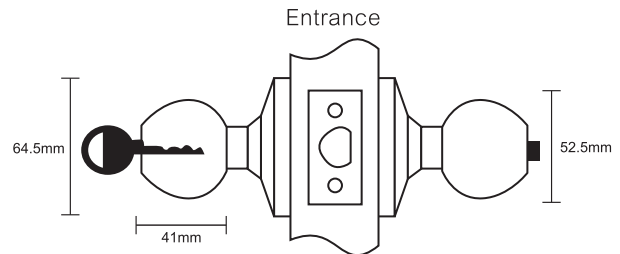

Complete with accessories

Packing Type :

ENTRANCE

Inside - Push button   Outside - Key

Pushing button to lock outside knob until unlocked by key or by turning inside knob .

Specifications:

- Heavy duty steel chasis construction .
- Brass pin tumbler security.
- Deadlocking latchbolt .
- Backset : 60mm. (2 3/8")
- Door thickness : 25mm. - 45mm. (1" - 1 3/4")
- Packing : 24 sets / Ctn