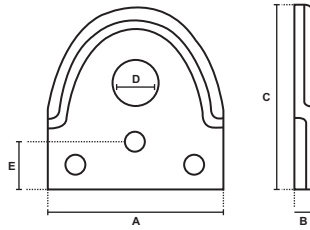

Accessories

Padlock Bar 69 U-Hardened