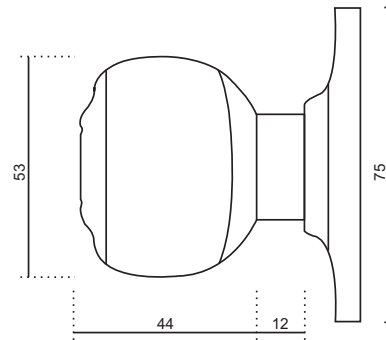

Complete with accessories

Packing Type :

Specifications:

- Heavy duty steel chasis construction .
- Brass pin tumbler security.
- Deadlocking latchbolt .
- Backset : 60mm. (2 3/8")
- Door thickness : 25mm. - 45mm. (1 1/8" - 1 3/4")
- Packing : 24 sets / Ctn