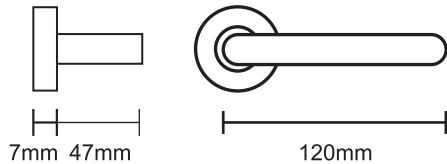

Stainless Steel Mortise Lockset

□ SOLEX-5085H2SS