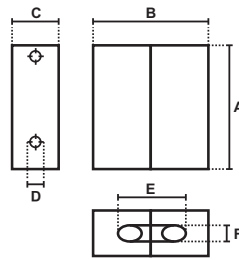

MP / CL / TL

□ SOLEX-MP70

MP70

- Double locking by boot and padlock.
- Top Security padlock with disc lock mechanism.
- More than 1,000,000 key combinations.
- Made of hardened steel.
- Anti-picking, anti-yanking, anti-sawing.
- Ideal for warehouses, factories.

DIMENSION (MM)

MP

Model	A	B	C	D	E	F
MP70	122.5	114	44.5	10	18	66