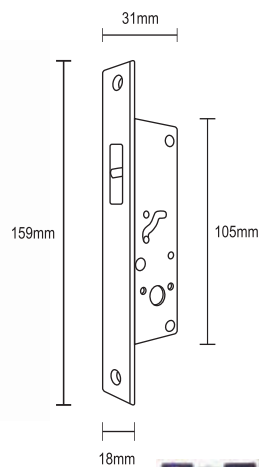

□ SOLEX-412HSS

Aluminium Door Lock

- Heavy duty with solid stainless steel bolt / hook.
- Cross keyed system for maximum security
- Stainless steel cover plate & screws.
- Plastic washer, supplied.
- Anti-rust and durable.
- Packing : 48 Pcs / Ctn