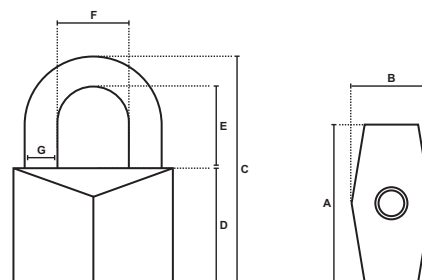

- Solid Brass with chromium-plated body.
- Chrome-plated Molybdenum steel shackle for protection against sawing, prying and rust.
- Stainless steel 304 ball bearing within double locking mechanism to prevent rust and friction, providing smooth opening operation.
- Disc lock mechanism for protection against prying and picking.
- Internal - Solid brass cylinder and hardened steel ring for optimum durability and security.
- Available in standard and long shackle length.
- 3 keys provided.