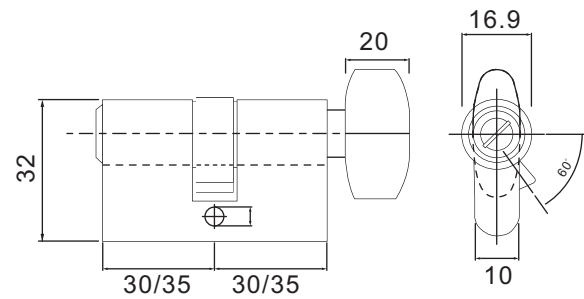

Bathroom Euro Cylinder

Bathroom Cylinder (Stainless Steel)

Single Cylinder

□ SOLEX-T60/BKSS

Specification

- Replaces most existing locks with only a screwdriver.
- Instructions enclosed.
- Easy to install in wooden and steel doors.
- Packing: 24 sets / ctn.

Complete with accessories