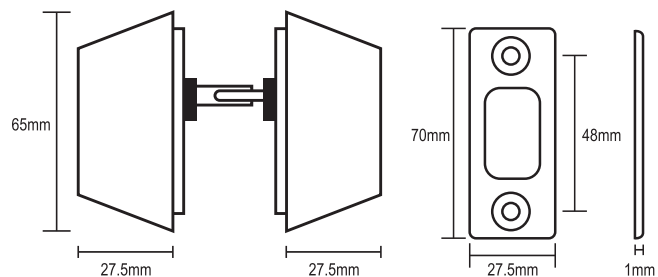

Specification

- 1" projection solid brass dead bolt with hardened steel roll insert to prevent sawing.
- Replaces most existing locks with only a screwdriver.
- Instructions enclosed.
- Easy to install in wooden and steel doors.
- Backset size 2 3/8" or 2 3/4"
- 3 keys supplied
- Packing: 24 sets / ctn