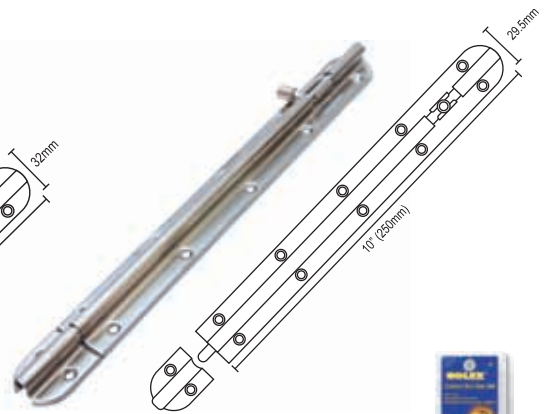

Length : 10"
☐ SOLEX-DB:10"SS

- Material : Stainless Steel
- Finish : Polished
- Packing : 4" - 144 Pcs / Ctn
  6" - 144 Pcs / Ctn
  10" - 72 Pcs / Ctn