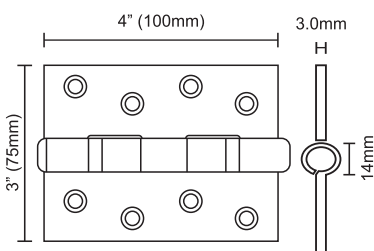

□ SOLEX-4330SB(B)

Size : 4" x 3" x 3 mm (t)

- Comes with stainless steel screws
- Material : Stainless Steel
- Finish : Hairline Polished
- Packing : 50 Pairs/Ctn

□ SOLEX-4321SB

Size : 4" x 3" x 2 mm (t)

- Comes with stainless steel screws
- Material : Stainless Steel
- Finish : Hairline Polished
- Packing : 50 Pairs/Ctn