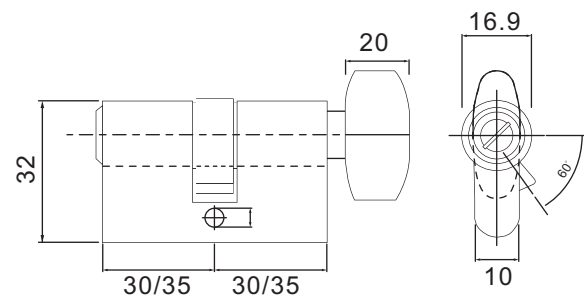

Euro Cylinder

Single Cylinder (Stainless Steel)

Single Cylinder

- ☐ SOLEX-T60SS
- ☐ SOLEX-T70SS